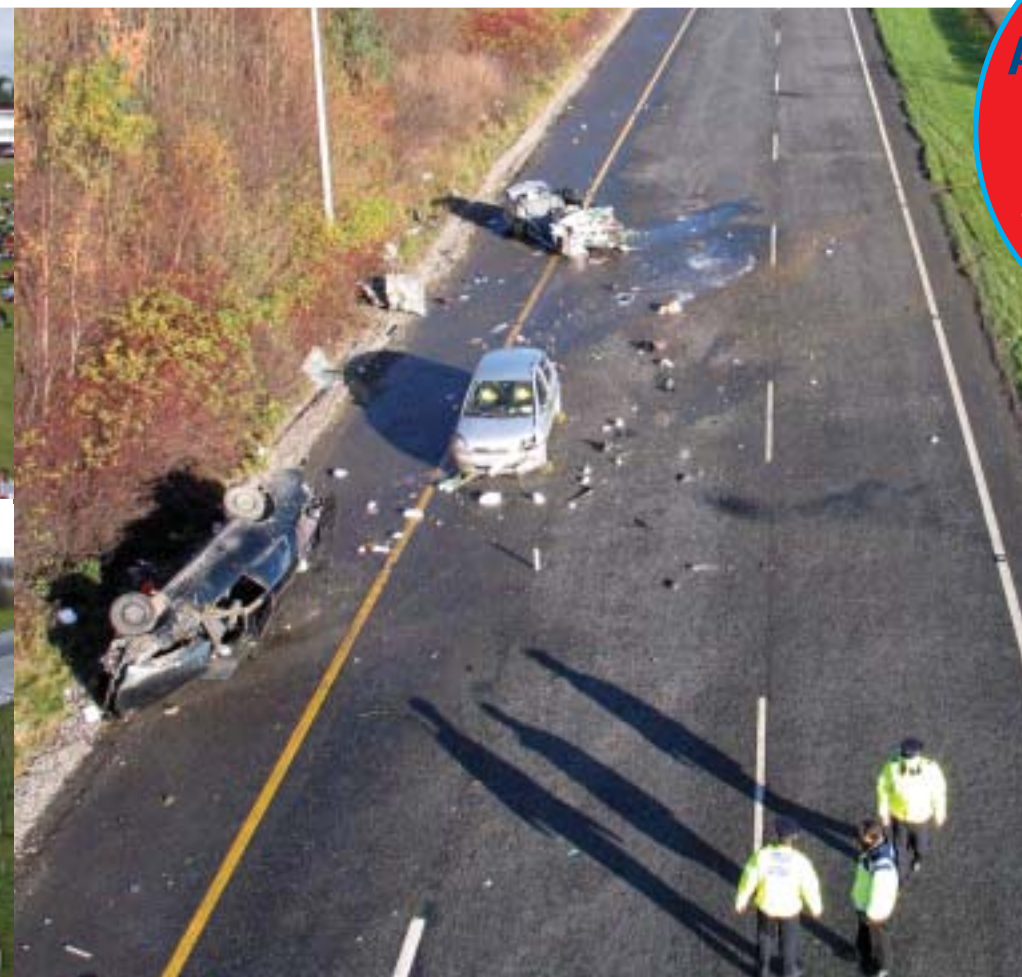

Why choose Elevated Photos?

- Cutting edge video & photographic equipment
- No previous photographic knowledge or experience is required
- No external power source is required
- Mast can be vehicle-mounted or tripod mounted to 53ft
- Tension-wired design allows erection in winds up to 130kph
- Complete System takes SIX minutes to set up
- Simple hand pump elevates the mast in 65 seconds
- Laptop software enables full control of all camera functions
- Camera can be rotated through 360° in all directions
- User can view 'live-time' image through the eye of the camera on the laptop screen, ensuring accurate imaging at all times
- All images are simultaneously stored on the camera's Media Card and the laptop's hard drive for added security
- Mast height 53ft (15.2m), Weight 18kg, Lockable Roof Rack Weight 8kg

HIGH SECURITY

Photography and Video that will ensure
you have the complete picture!

ANY LOCATION
ANY VEHICLE
call
+44 (0) 1509 415478

Elevated Photos Limited, 3 Soar Road, Quorn, Leicestershire LE12 8BN, England
Tel: +44 (0) 1509 415478 • Fax: +44 (0) 1509 413723 • www.elevatedphotos.com/highsecurity

Easy to install. No dedicated vehicle is required.
The System can be transported in a standard motor car
for simple and rapid deployment.